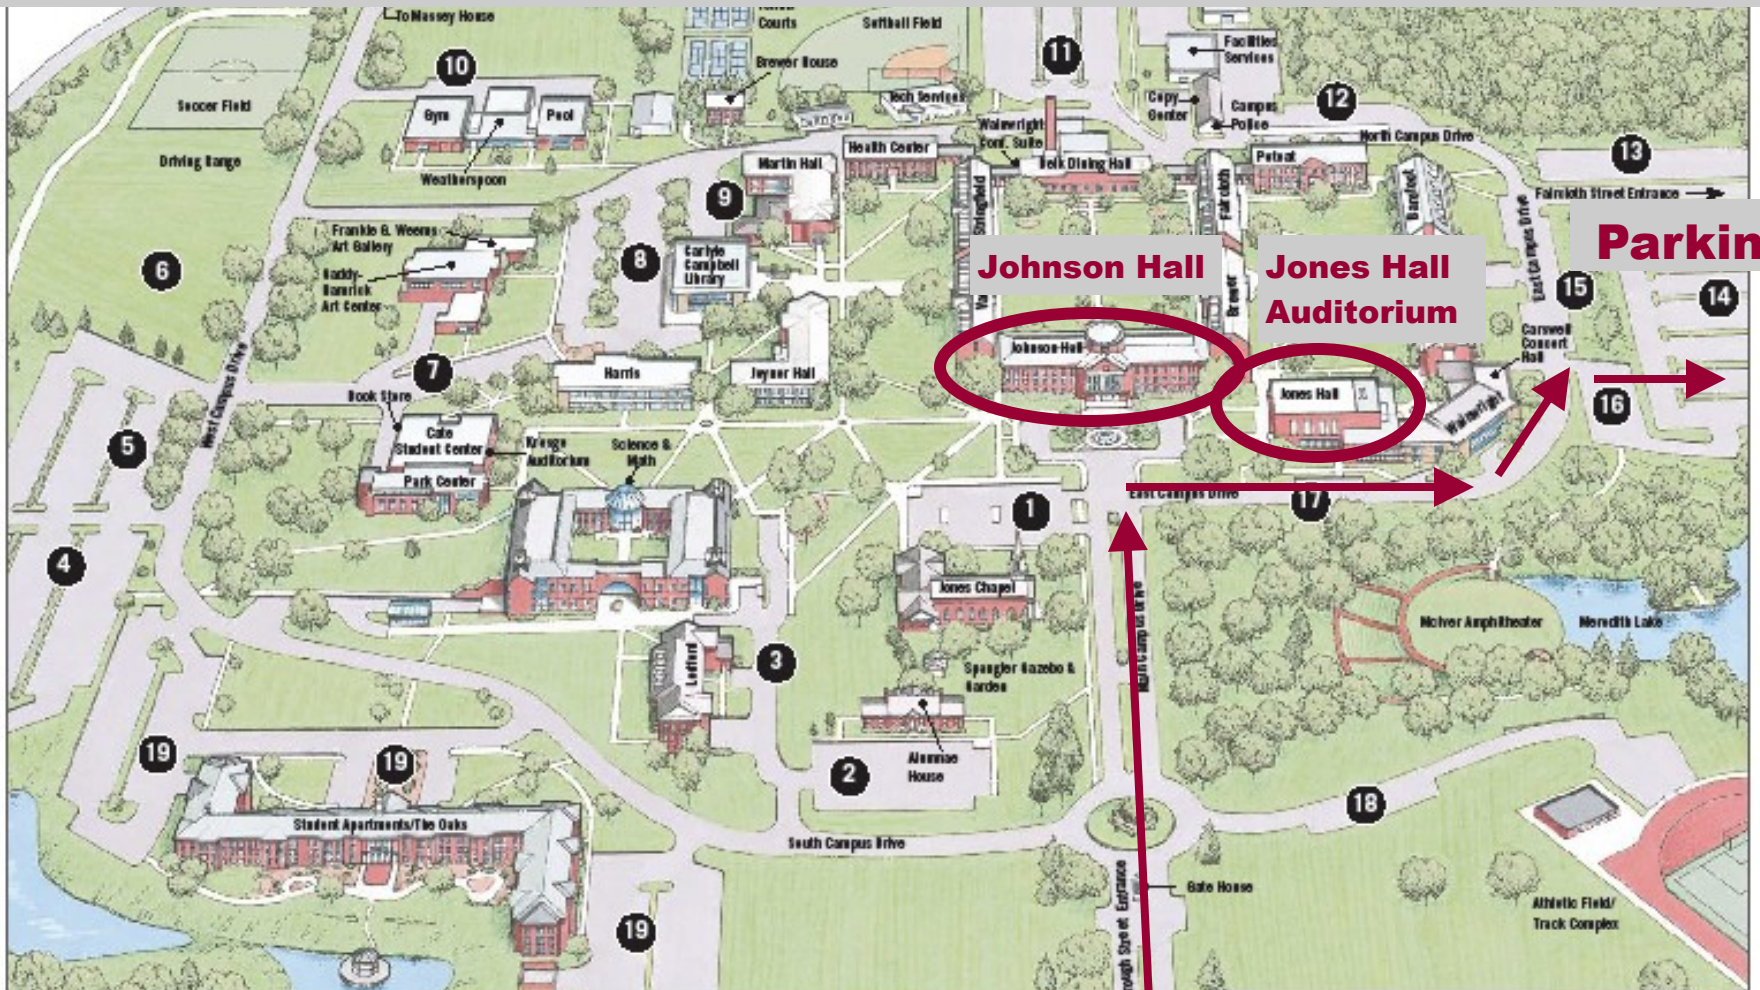

Parking & Campus Map for 4th Annual Film Festival at Meredith College Campus on Sunday, March 25th, 2012

Parking Areas

- 1 Chapel Lot Staff and Visitors (Visitor spaces are marked) Open 4 p.m. to 7 a.m. for Students
- 2 Alumnae Lot Staff and Visitors (Visitor spaces are marked) Open 4 p.m. to 7 a.m. for Students
- 3 Ledford Lot Staff
- 4 P-6 Commuter, Staff and Apartment Visitors (as marked)
- 5 P-5 Commuter Lot
- 6 P-4 Commuter Lot (unpaved)

- 7 Cafe Center Lot Staff — Open 4 p.m. to 7 a.m. for Students
- 8 Art Center and Library Lot Staff (Visitor and Commuter as marked)
- 9 Martin Lot Staff — Open 4 p.m. to 7 a.m. for Students
- 10 Gym Lot Staff and Commuters as marked
- 11 Softball Field Lot Staff (Seniors and Underclass as marked)

- 12 Poteat Lot (Underclass as marked)
- 13 G-2 Lot Underclass Students
- 14 G-1 Lot Underclass Students (Commuters as marked)
- 15 Hellman-Barefoot Lot (Seniors and Visitors as marked)
- 16 Wainwright Commuter Lot
- 17 Jones-Wainwright Lot (Staff and Visitors as marked)
- 18 Athletic Field Parking
- 19 The Oaks Student Apartment Parking

- - - - Hillsborough Street - - - -